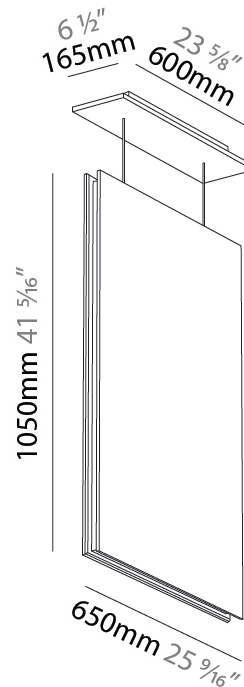

1. To build a product code in our configurator select the specify button on the base model # product page
2. To build a manual product code on this datasheet choose from the options listed below in blue font and add the suffix to the base model #

GENERAL

Series: Lullaby
Brand: Prolicht
Division: Architectural
Mounting Type: Suspension
Mounting Location: Ceiling
Subcategory: Acoustic

PHYSICAL

Shape: Rectangle
Length (mm): 650
Length (in): 25 ⁹/₁₆
Width (mm): 50
Width (in): 1 ¹⁵/₁₆
Height (mm): 1050
Height (in): 41 ⁵/₁₆
Light Distribution: Direct
Fixture Finish: ANC / ASH / BNA / BTC / BZE / CEL / EGG / EVG / FOG / FOS / FST / FUA / IRI / IRO / KHA / LIC / LIM / MER / MSN / MUS / ONX / PEA / PLU / POL / PPY / RAY / ROY / RST / STE / SWD / TAN / TAU
Fixture Material: Aluminum
Cable Details: 2,000mm / 6,000mm Transparent Cable

ELECTRICAL

Lamp Type: LED (Zhaga Standard)
Input Wattage (W): 13
Total Output Wattage (W): 11.8
Dimming: Non-Dimmable / 0-10V Dimming
Driver Included: Yes
Driver Location: Integrated
Driver Type: Constant Current - Universal
Driver Class: Class 2
Input Voltage (V): 120 - 277

LED

Color Temperature (°K): 2700 / 3000 / 3500 / 4000
Max. Delivered Lumen (lm): 1716 / 1741 / 1758 / 1791
Nominal Lumen (lm): 2050 / 2080 / 2100 / 2140
CRI: >90 CRI
Lamp Life (hrs): 80000

OPTICAL

Beam Angle: 80

RATINGS AND CERTIFICATIONS

Certified By: Certified for North American Standards
IP rating: IP20